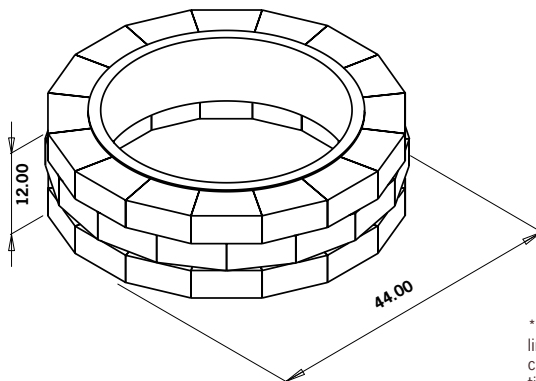

Learn more by visiting:
www.ephenny.com

*Build times assume two people with limited skills. Base work is complete prior to construction. Allows time for glue setup (tack time) in lower courses of select kits.