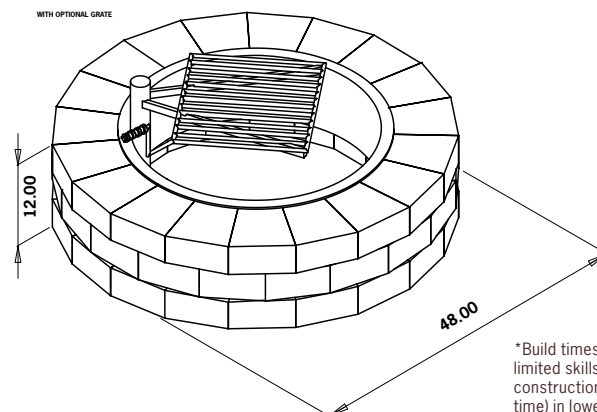

Learn more by visiting:
www.ephenry.com

*Build times assume two people with limited skills. Base work is complete prior to construction. Allows time for glue setup (tack time) in lower courses of select kits.