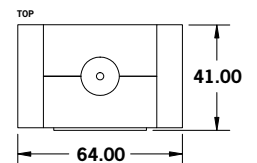

GRAND FIREPLACE KIT

- 60" W x 36" D x 102" H
- Lennox Hearth Products Merit 36" stainless steel, wood-burning insert
- 4' stainless steel stovepipe chimney
- Spark suppressor cap
- Optional Arbor Oak, gas log set

GRAND WOOD BOX KIT*

- 40" W x 36" D x 50" H
- Available left or right side

GRAND HEARTH KIT*

- 60" W x 20" D x 10" H
- *optional

*Enjoy a warm, crackling
fire in your own
backyard living room*

Learn more by visiting:
www.ephenny.com