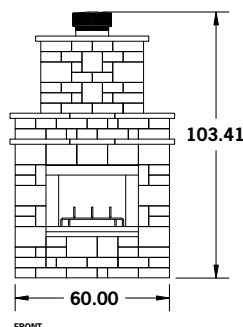

GRAND FIREPLACE KIT

- 60" W x 36" D x 102" H
- Lennox Hearth Products Merit 36" stainless steel, wood-burning insert
- 4' stainless steel stovepipe chimney
- Spark suppressor cap
- Optional Arbor Oak, gas log set

GRAND WOOD BOX KIT*

- 40" W x 36" D x 50" H
- Available left or right side

GRAND HEARTH KIT*

- 60" W x 20" D x 10" H
- *optional

*Enjoy a warm, crackling
fire in your own
backyard living room*

Learn more by visiting:
www.ephenny.com