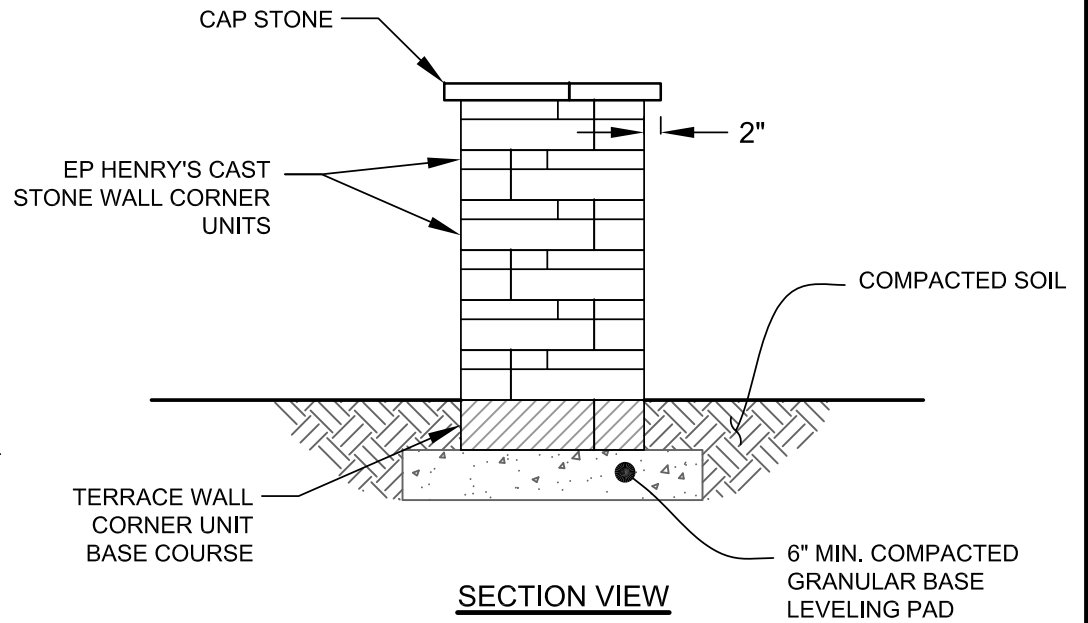

ISOMETRIC VIEW

CAST STONE WALL CORNER UNIT

SECTION VIEW

PLAN VIEW

EP HENRY

201 Park Ave.
Woodbury, NJ 08096
(800)-444-3679
www.ephenny.com

TITLE:

CAST STONE WALL COLUMN DETAIL

SCALE:

NOT TO SCALE