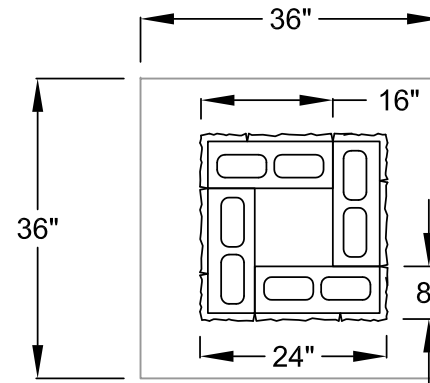

ISOMETRIC VIEW

CAST STONE WALL CORNER UNIT

SECTION VIEW

PLAN VIEW

EP HENRY

201 Park Ave.
Woodbury, NJ 08096
(800)-444-3679
www.ephenny.com

TITLE:

CAST STONE WALL COLUMN DETAIL

SCALE:

NOT TO SCALE