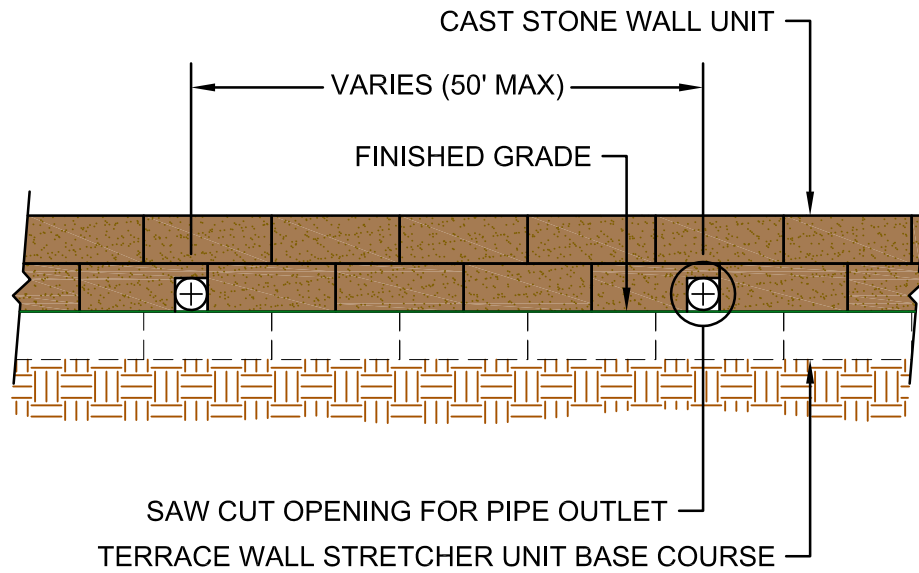

PLAN VIEW

ELEVATION VIEW

201 Park Ave.  
 Woodbury, NJ 08096  
 (800)-444-3679  
 www.ephens.com

TITLE: CAST STONE WALL  
 DRAINAGE OUTLET DETAIL

SCALE: NOT TO SCALE