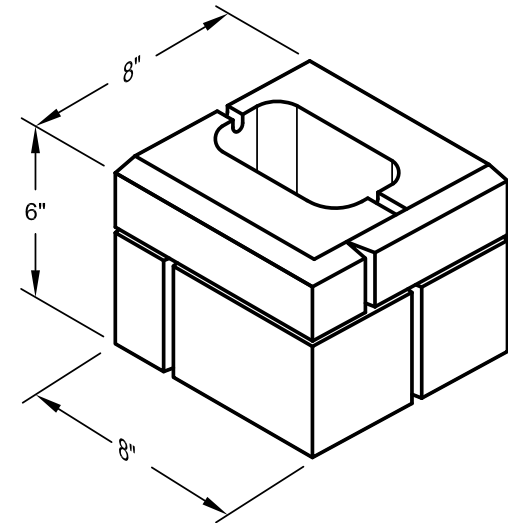

LEFT VIEW

RIGHT VIEW

DS CAST STONE WALL "CORNER A" UNIT

LEFT VIEW

RIGHT VIEW

DS CAST STONE WALL "CORNER B" UNIT

201 Park Ave.  
Woodbury, NJ 08096  
(800)-444-3679  
www.ephenry.com

TITLE: DOUBLE-SIDED CAST STONE WALL CORNERS A & B  
BLOCK DIMENSIONS

SCALE: NOT TO SCALE