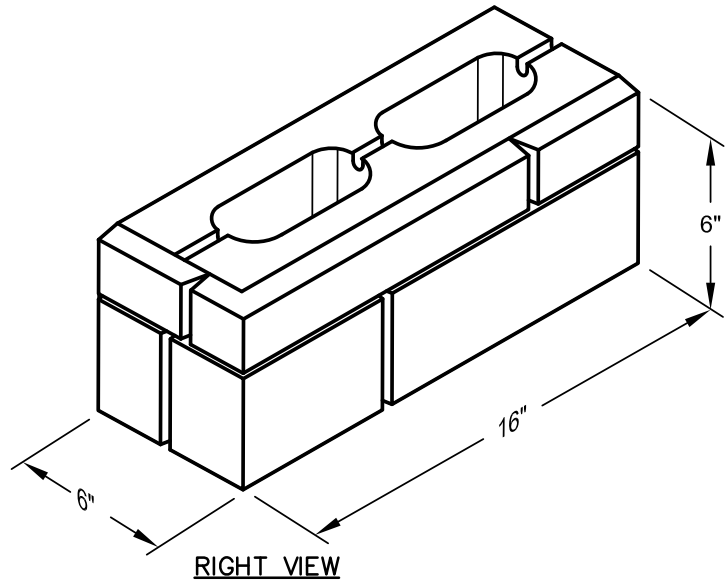

LEFT VIEW

RIGHT VIEW

DS CAST STONE WALL "CORNER A" UNIT

LEFT VIEW

RIGHT VIEW

DS CAST STONE WALL "CORNER B" UNIT

201 Park Ave.  
Woodbury, NJ 08096  
(800)-444-3679  
www.ephenry.com

TITLE: DOUBLE-SIDED CAST STONE WALL CORNERS A & B  
BLOCK DIMENSIONS

SCALE: NOT TO SCALE