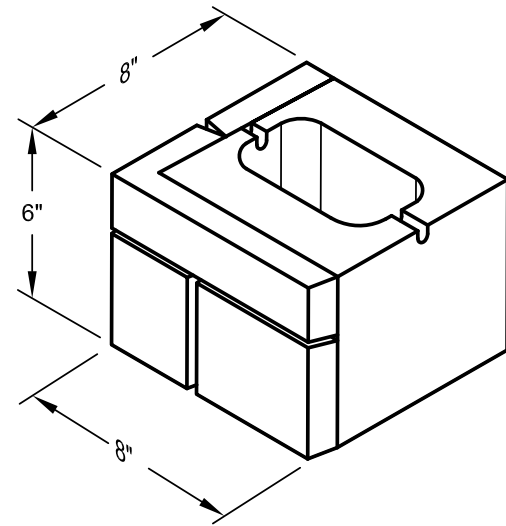

LEFT VIEW

RIGHT VIEW

DS CAST STONE WALL "CORNER A" UNIT

LEFT VIEW

RIGHT VIEW

DS CAST STONE WALL "CORNER B" UNIT

201 Park Ave.  
Woodbury, NJ 08096  
(800)-444-3679  
www.ephenry.com

TITLE: DOUBLE-SIDED CAST STONE WALL CORNERS A & B  
BLOCK DIMENSIONS

SCALE: NOT TO SCALE