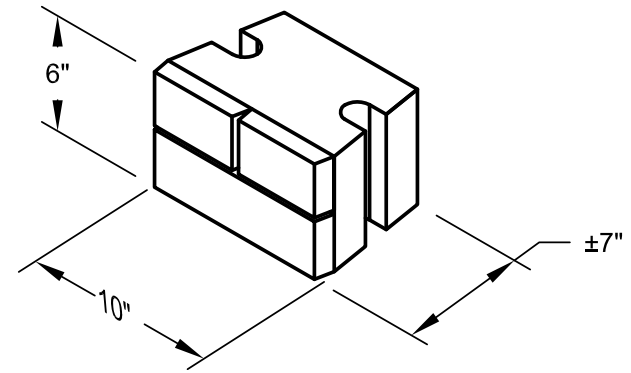

DS CAST STONE WALL  
16" UNIT

DS CAST STONE WALL  
10" UNIT

DS CAST STONE WALL  
6" UNIT

DS CAST STONE WALL  
BASE BLOCK

NOTE:

ALL BASE COURSE UNITS SHALL BE DOUBLE-SIDED CAST STONE WALL BASE BLOCK

201 Park Ave.  
Woodbury, NJ 08096  
(800)-444-3679  
www.ephenny.com

TITLE:

DOUBLE-SIDED CAST STONE WALL  
TYPICAL UNIT DETAIL

SCALE:

NOT TO SCALE