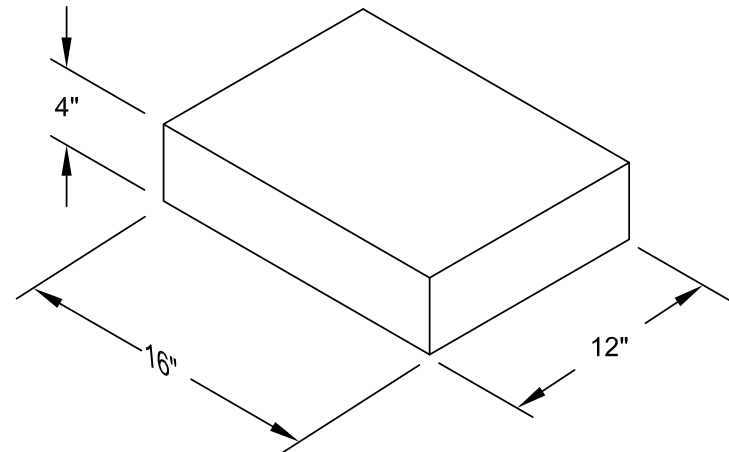

DS CAST STONE WALL  
16" UNIT

DS CAST STONE WALL  
10" UNIT

DS CAST STONE WALL  
6" UNIT

DS CAST STONE WALL  
BASE BLOCK

NOTE:

ALL BASE COURSE UNITS SHALL BE DOUBLE-SIDED CAST STONE WALL BASE BLOCK

201 Park Ave.  
Woodbury, NJ 08096  
(800)-444-3679  
www.ephenny.com

TITLE:

DOUBLE-SIDED CAST STONE WALL  
TYPICAL UNIT DETAIL

SCALE:

NOT TO SCALE