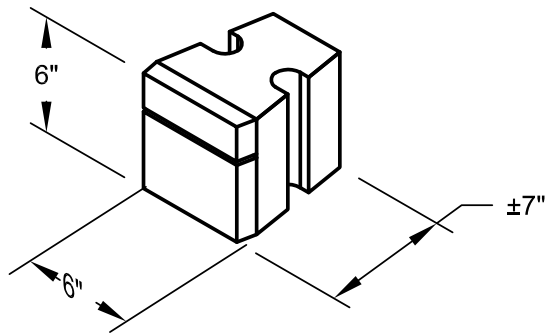

DS CAST STONE WALL  
16" UNIT

DS CAST STONE WALL  
10" UNIT

DS CAST STONE WALL  
6" UNIT

DS CAST STONE WALL  
BASE BLOCK

NOTE:

ALL BASE COURSE UNITS SHALL BE DOUBLE-SIDED CAST STONE WALL BASE BLOCK

201 Park Ave.  
Woodbury, NJ 08096  
(800)-444-3679  
www.ephenny.com

TITLE:

DOUBLE-SIDED CAST STONE WALL  
TYPICAL UNIT DETAIL

SCALE:

NOT TO SCALE